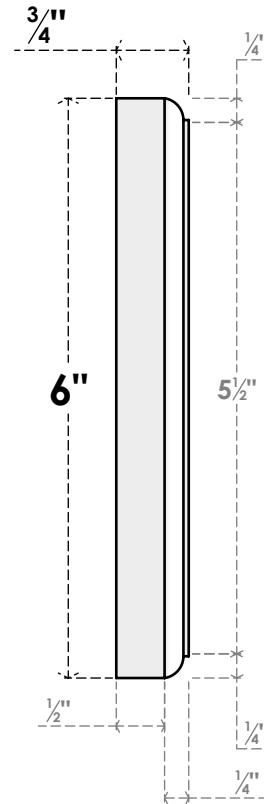

# ROSP060X060X075SDG08

6"W X 6"H X 3/4"P STANDARD SEDGWICK STAR ROSETTE WITH ROUNDED EDGE, ARCHITECTURAL GRADE PVC

**FRONT**

**SIDE**

EKENA MILLWORK  
2300 WEST MAIN ST.  
CLARKSVILLE, TX 75426  
TOLL FREE: 866-607-0453  
WWW.EKENAMILLWORK.COM

**NOTES**

1. INSTALLATION TO BE COMPLETED IN ACCORDANCE WITH MANUFACTURER'S SPECIFICATIONS.
2. DRAWING MAY NOT BE TO SCALE
3. THIS DRAWING IS INTENDED FOR DESIGN AND PLANNING PURPOSES ONLY.
4. ALL INFORMATION CONTAINED HEREIN WAS CURRENT AT THE TIME OF DEVELOPMENT BUT MUST BE REVIEWED AND APPROVED BY THE PRODUCT MANUFACTURER TO BE CONSIDERED ACCURATE.
5. ARCHITECTURAL GRADE PVC PRODUCTS ARE MADE FROM EXPANDED CELLULAR PVC AND COME NATURALLY WHITE BUT MAY BE PAINTED