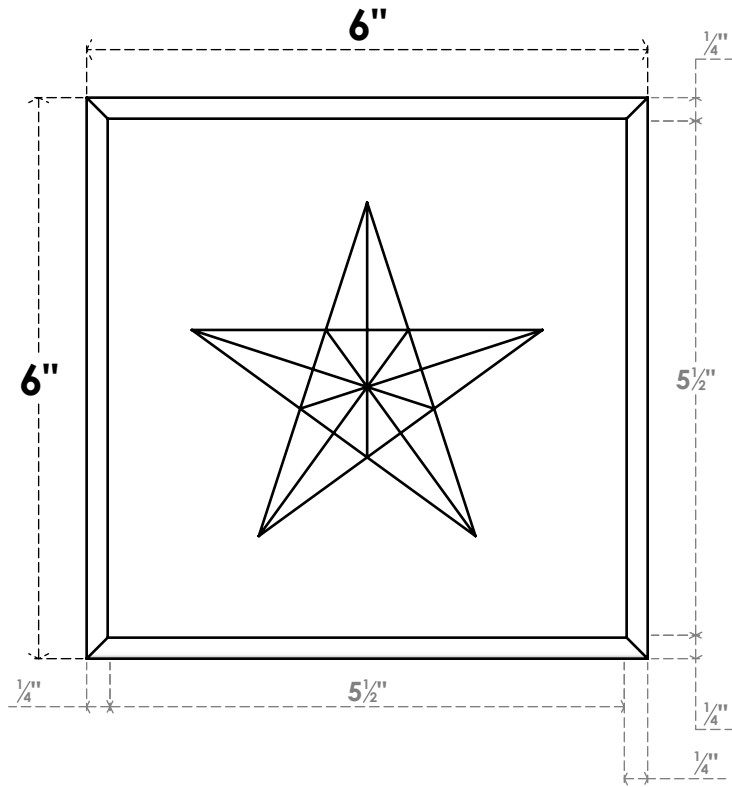

# ROSP060X060X075SDG08

6"W X 6"H X 3/4"P STANDARD SEDGWICK STAR ROSETTE WITH ROUNDED EDGE, ARCHITECTURAL GRADE PVC

**FRONT**

**SIDE**

EKENA MILLWORK  
2300 WEST MAIN ST.  
CLARKSVILLE, TX 75426  
TOLL FREE: 866-607-0453  
WWW.EKENAMILLWORK.COM